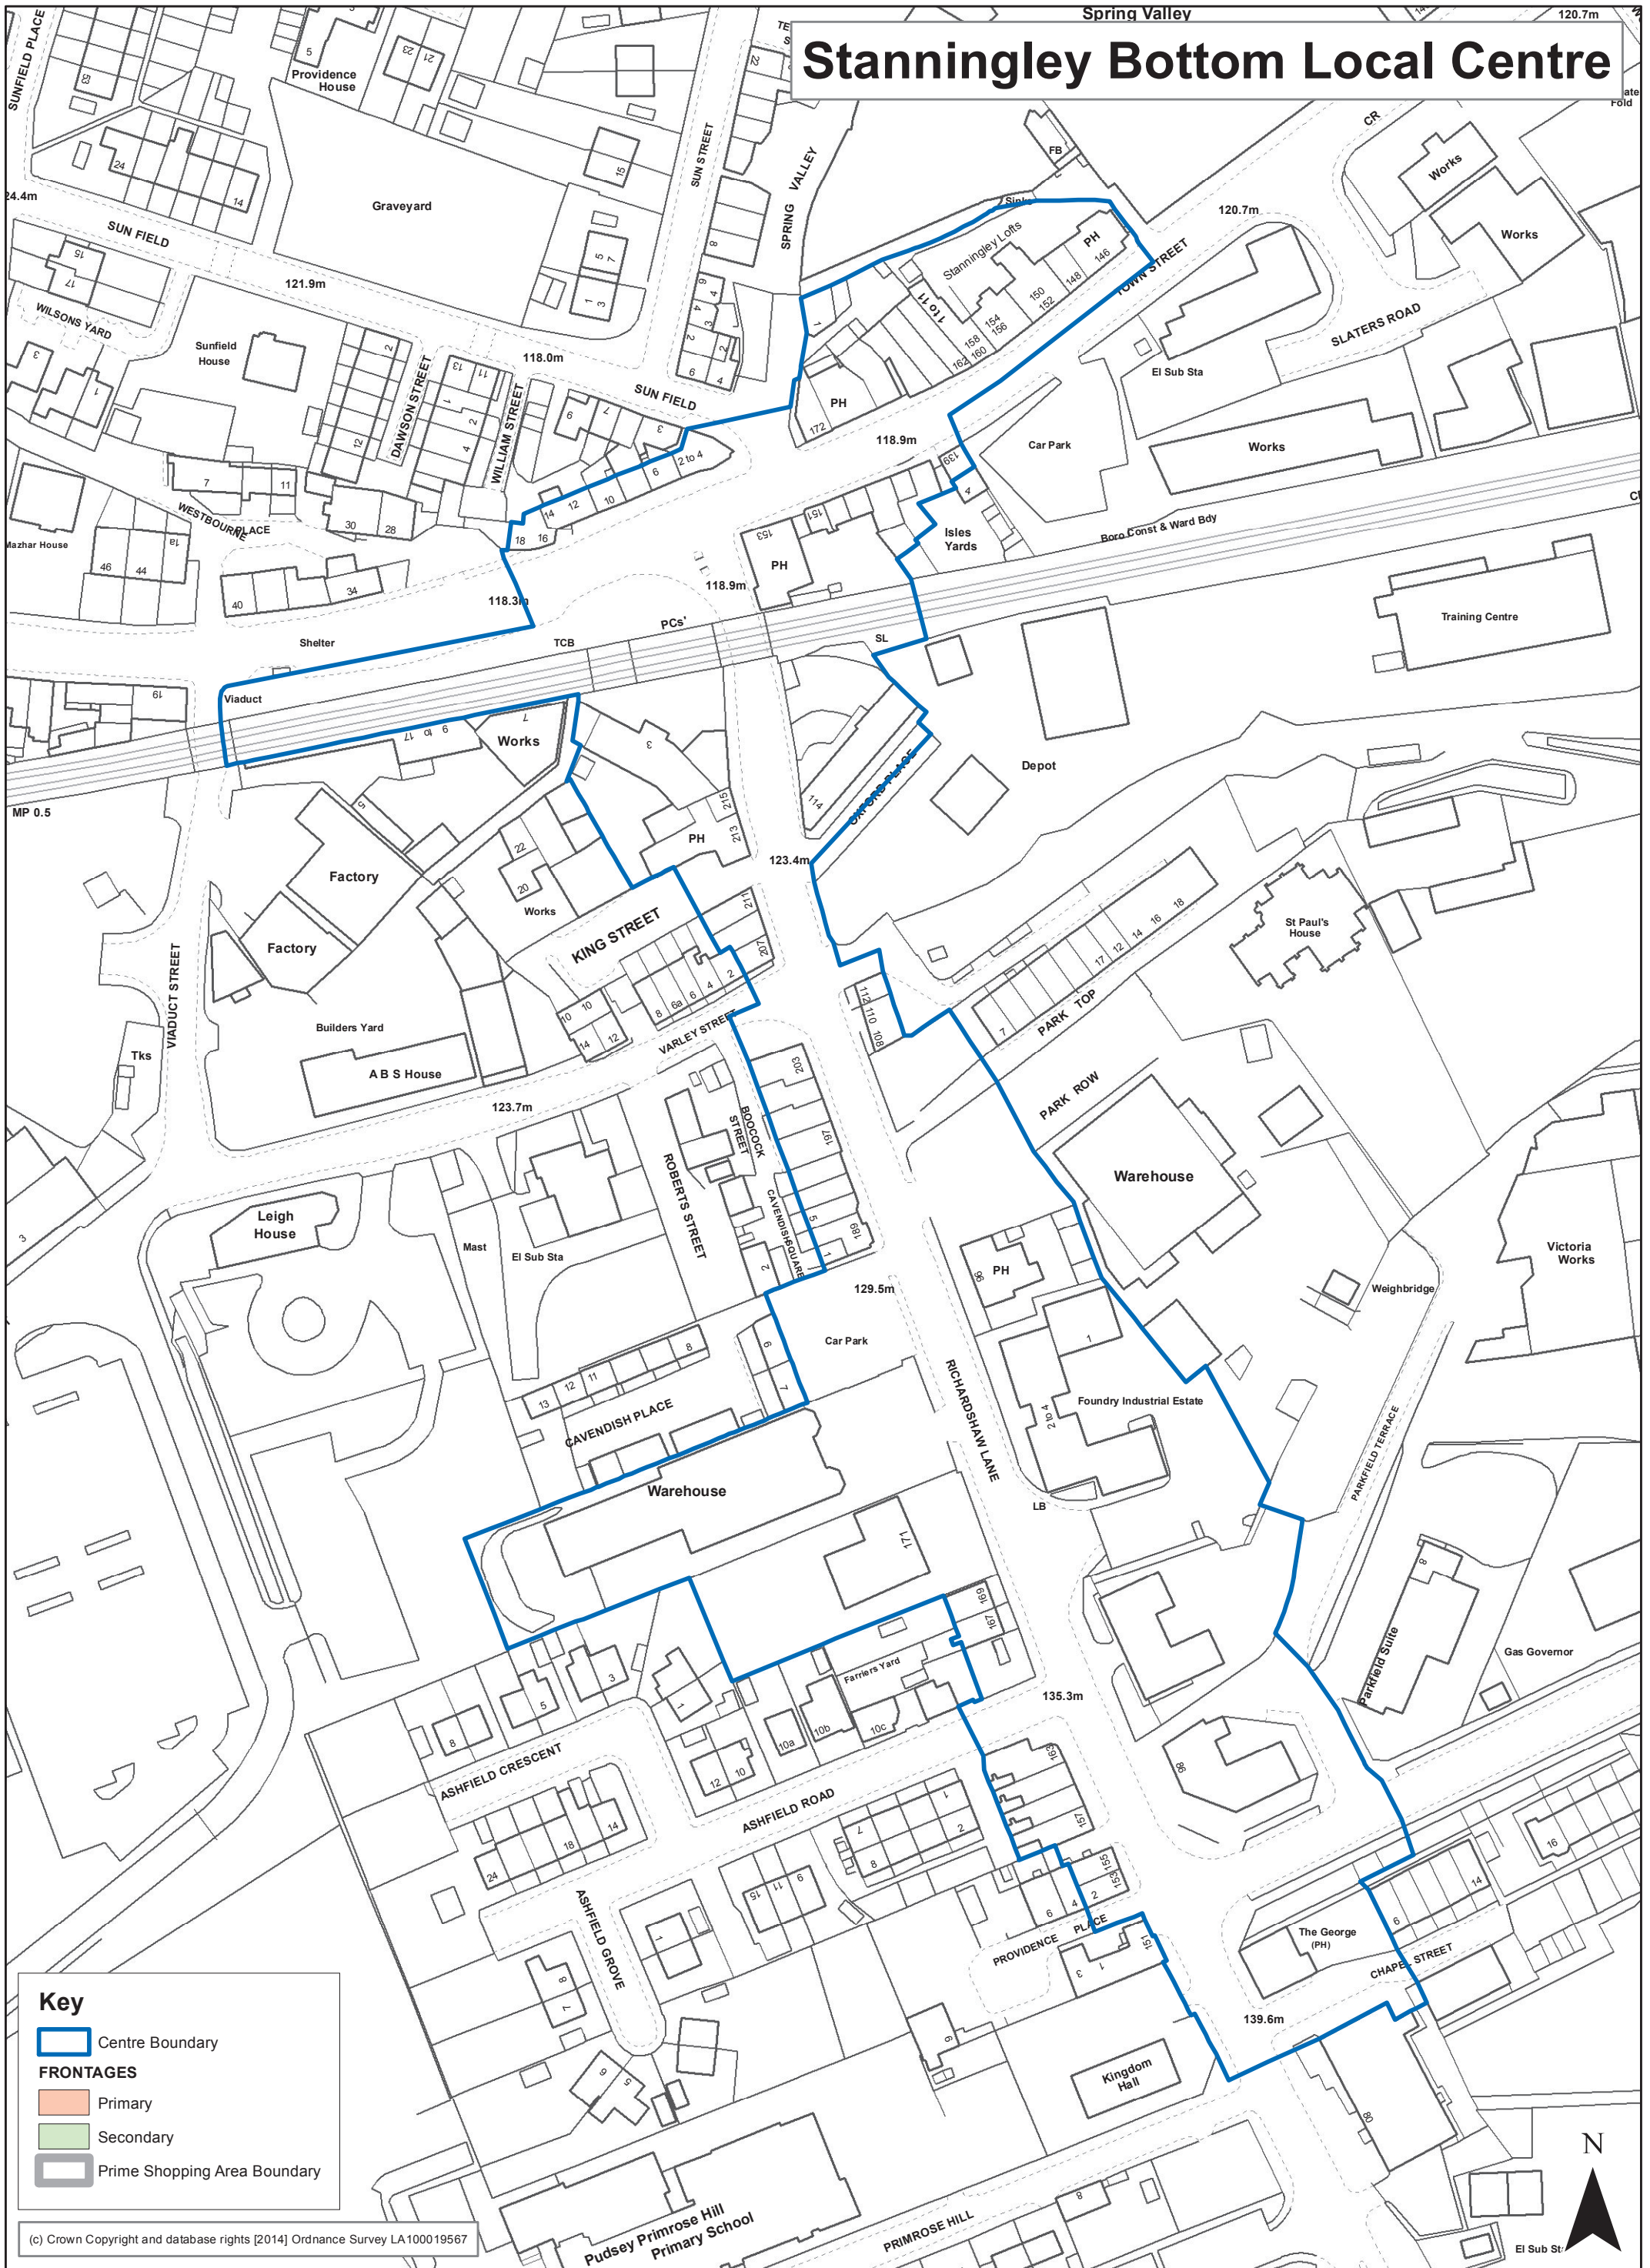

Stanningley Bottom Local Centre

(c) Crown Copyright and database rights [2014] Ordnance Survey LA100019567